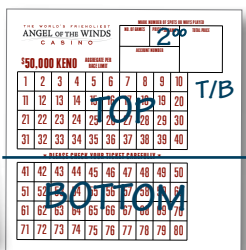

## SPOT SPECIAL

WIN	CATCH	WIN
\$500.00	0	\$1,000.00
\$5.00	1	\$10.00
\$2.50	2	\$5.00
\$1.25	3	\$2.50
\$0	4	\$0
\$0	5	\$0
\$0	6	\$0
\$1.25	7	\$2.50
\$5.00	8	\$10.00
\$12.50	9	\$25.00
\$25.00	10	\$50.00
\$100.00	11	\$200.00
\$500.00	12	\$1,000.00
\$2,000.00	13	\$4,000.00
\$7,500.00	14	\$15,000.00
\$12,500.00	15	\$25,000.00
\$25,000.00	16	\$50,000.00
\$25,000.00	17	\$50,000.00
\$25,000.00	18	\$50,000.00
\$25,000.00	19	\$50,000.00
\$25,000.00	20	\$50,000.00

## TOP & BOTTOM OR LEFT & RIGHT

Choose the Top & Bottom or Left & Right,  
but do not mark any numbers.

**\$2.00 Ticket "Top & Bottom" or "Left & Right" \$2.00 Minimum**

IN TOP/LEFT	CATCH YOU WIN!	IN BOTTOM/RIGHT
0	\$25,000.00	20
1	\$10,000.00	19
2	\$2,000.00	18
3	\$400.00	17
4	\$60.00	16
5	\$20.00	15
6	\$6.00	14
7	\$2.00	13
8	0	12
9	0	11
10	0	10
11	0	9
12	0	8
13	\$2.00	7
14	\$6.00	6
15	\$20.00	5
16	\$60.00	4
17	\$400.00	3
18	\$2,000.00	2
19	\$10,000.00	1
20	\$25,000.00	0