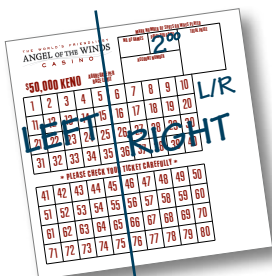

## SPOT SPECIAL

WIN	CATCH	WIN
\$500.00	0	\$1,000.00
\$5.00	1	\$10.00
\$2.50	2	\$5.00
\$1.25	3	\$2.50
\$0	4	\$0
\$0	5	\$0
\$0	6	\$0
\$1.25	7	\$2.50
\$5.00	8	\$10.00
\$12.50	9	\$25.00
\$25.00	10	\$50.00
\$100.00	11	\$200.00
\$500.00	12	\$1,000.00
\$2,000.00	13	\$4,000.00
\$7,500.00	14	\$15,000.00
\$12,500.00	15	\$25,000.00
\$25,000.00	16	\$50,000.00
\$25,000.00	17	\$50,000.00
\$25,000.00	18	\$50,000.00
\$25,000.00	19	\$50,000.00
\$25,000.00	20	\$50,000.00

## TOP & BOTTOM OR LEFT & RIGHT

Choose the Top & Bottom or Left & Right,  
but do not mark any numbers.

**\$2.00 Ticket "Top & Bottom" or "Left & Right" \$2.00 Minimum**

IN TOP/LEFT	CATCH YOU WIN!	IN BOTTOM/RIGHT
0	\$25,000.00	20
1	\$10,000.00	19
2	\$2,000.00	18
3	\$400.00	17
4	\$60.00	16
5	\$20.00	15
6	\$6.00	14
7	\$2.00	13
8	0	12
9	0	11
10	0	10
11	0	9
12	0	8
13	\$2.00	7
14	\$6.00	6
15	\$20.00	5
16	\$60.00	4
17	\$400.00	3
18	\$2,000.00	2
19	\$10,000.00	1
20	\$25,000.00	0

Payoffs are based on how many numbers are called on the  
TOP & BOTTOM or LEFT & RIGHT.

**PLEASE CHECK YOUR TICKET CAREFULLY.**

Any errors on your ticket may be changed before the game is closed.  
It is your responsibility to make sure the ticket you purchase is correct.  
Ticket must be marked T/B or L/R.