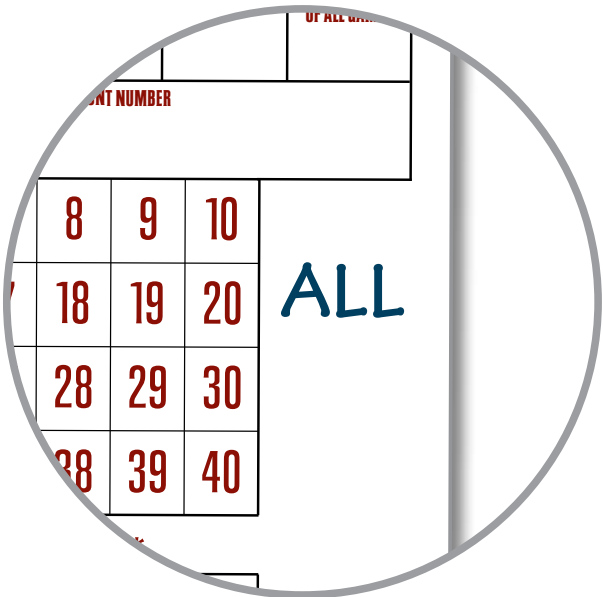

“ALL OR NOTHING”

SPOTS TO WAGER	$1 WAGER	$2 WAGER
3	$50.00	$100.00
4	$225.00	$450.00
5	$1,050.00	$2,100.00
6	$5,250.00	$10,500.00

- No consolations
- No ½ price for multi-race tickets
- Maximum aggregate payout on a single game is $50,000!
- The ticket must catch all of the numbers in a single race to win

REMEMBER TO MARK YOUR TICKET “ALL”